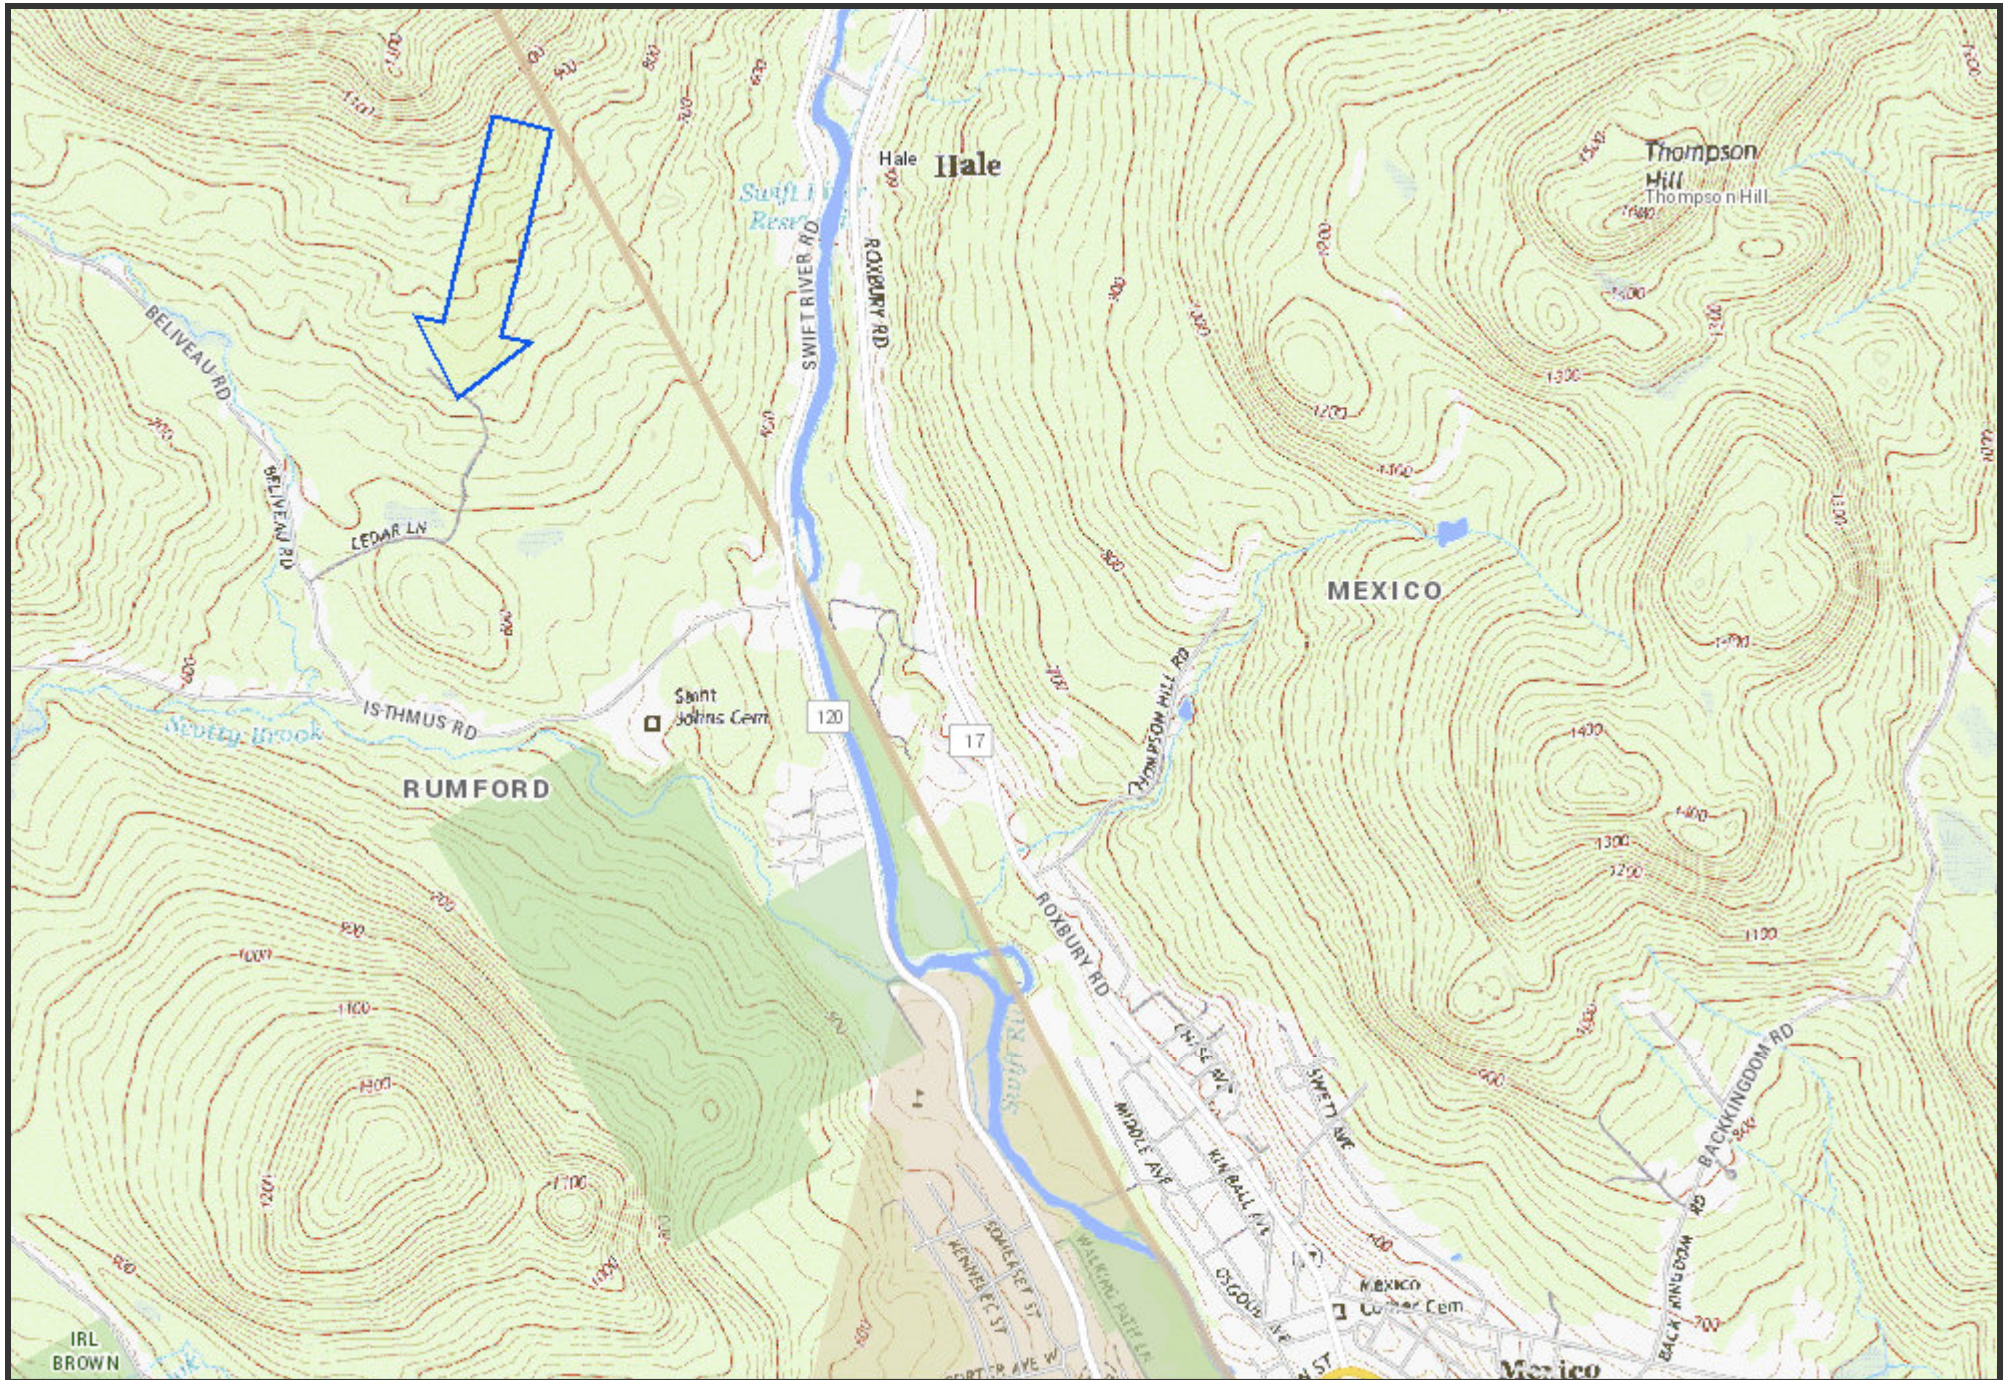

4 ACRES CEDAR LANE

The Maine Department of Transportation provides this publication for information only. Reliance upon this information is at user risk. It is subject to revision and may be incomplete depending upon changing conditions. The Department assumes no liability if injuries or damages result from this information. This map is not intended to support emergency dispatch.

Date: 9/7/2016
Time: 12:54:57 PM